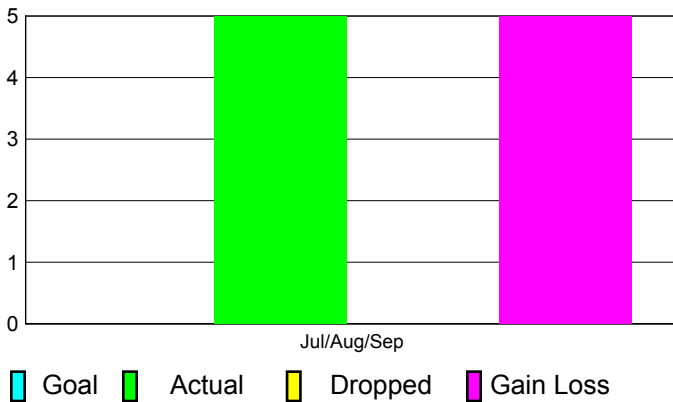

## CLUBS

**Club Results  
2012-2013**

**Clubs  
2011-2012**

Month	New Club Goal	Actual New Clubs	Actual Dropped Clubs	Gain/Loss of Clubs	Gain/Loss of Clubs
Jul/Aug/Sep		5	0	5	5
<b>Totals</b>		<b>5</b>	<b>0</b>	<b>5</b>	<b>5</b>

### Club Results 2012-2013

Goal, New, Dropped, Gain/Loss

### Comparison of Club Gain/Loss

Current Year Compared to the Previous Year