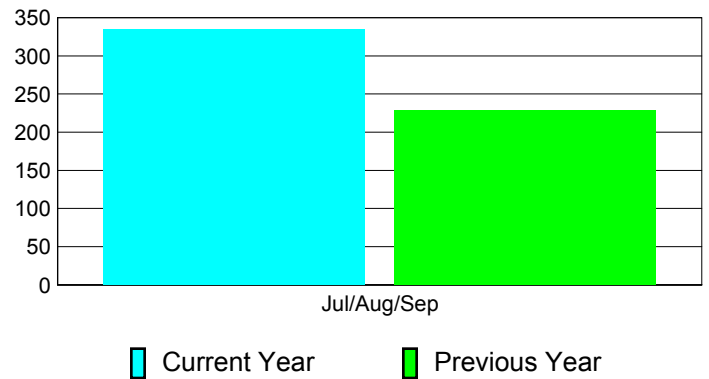

Gender Comparison 2012-2013