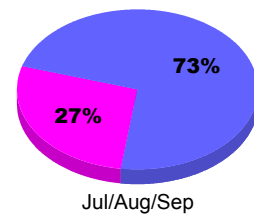

Jul/Aug/Sep

Male Female