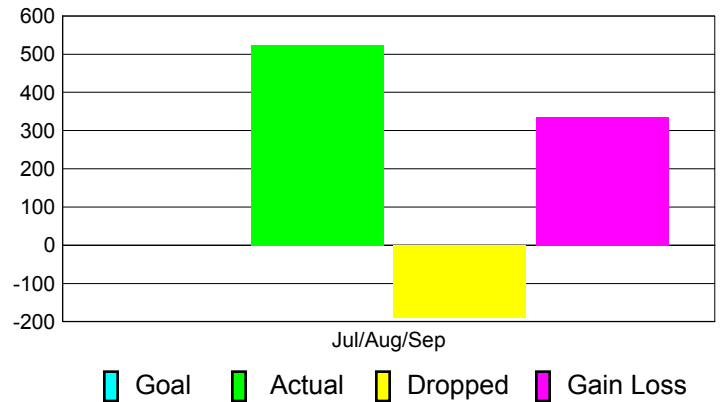

### YTD Status Quo Clubs 2012-2013

Status Quo Clubs Compared to Status Quo Members

## MEMBERSHIP

**Membership Results  
2012-2013**

**Membership  
2011-2012**

Month	Net Memb Goal	Actual New Memb	Actual Dropped Memb	Gain/Loss of Memb	Gain/Loss of Memb
Jul/Aug/Sep		525	-190	335	229
<b>Totals</b>		<b>525</b>	<b>-190</b>	<b>335</b>	<b>229</b>

### Membership Results 2012-2013

Goal, New, Dropped, Gain/Loss

### Comparison of Membership Gain/Loss

Current Year Compared to the Previous Year